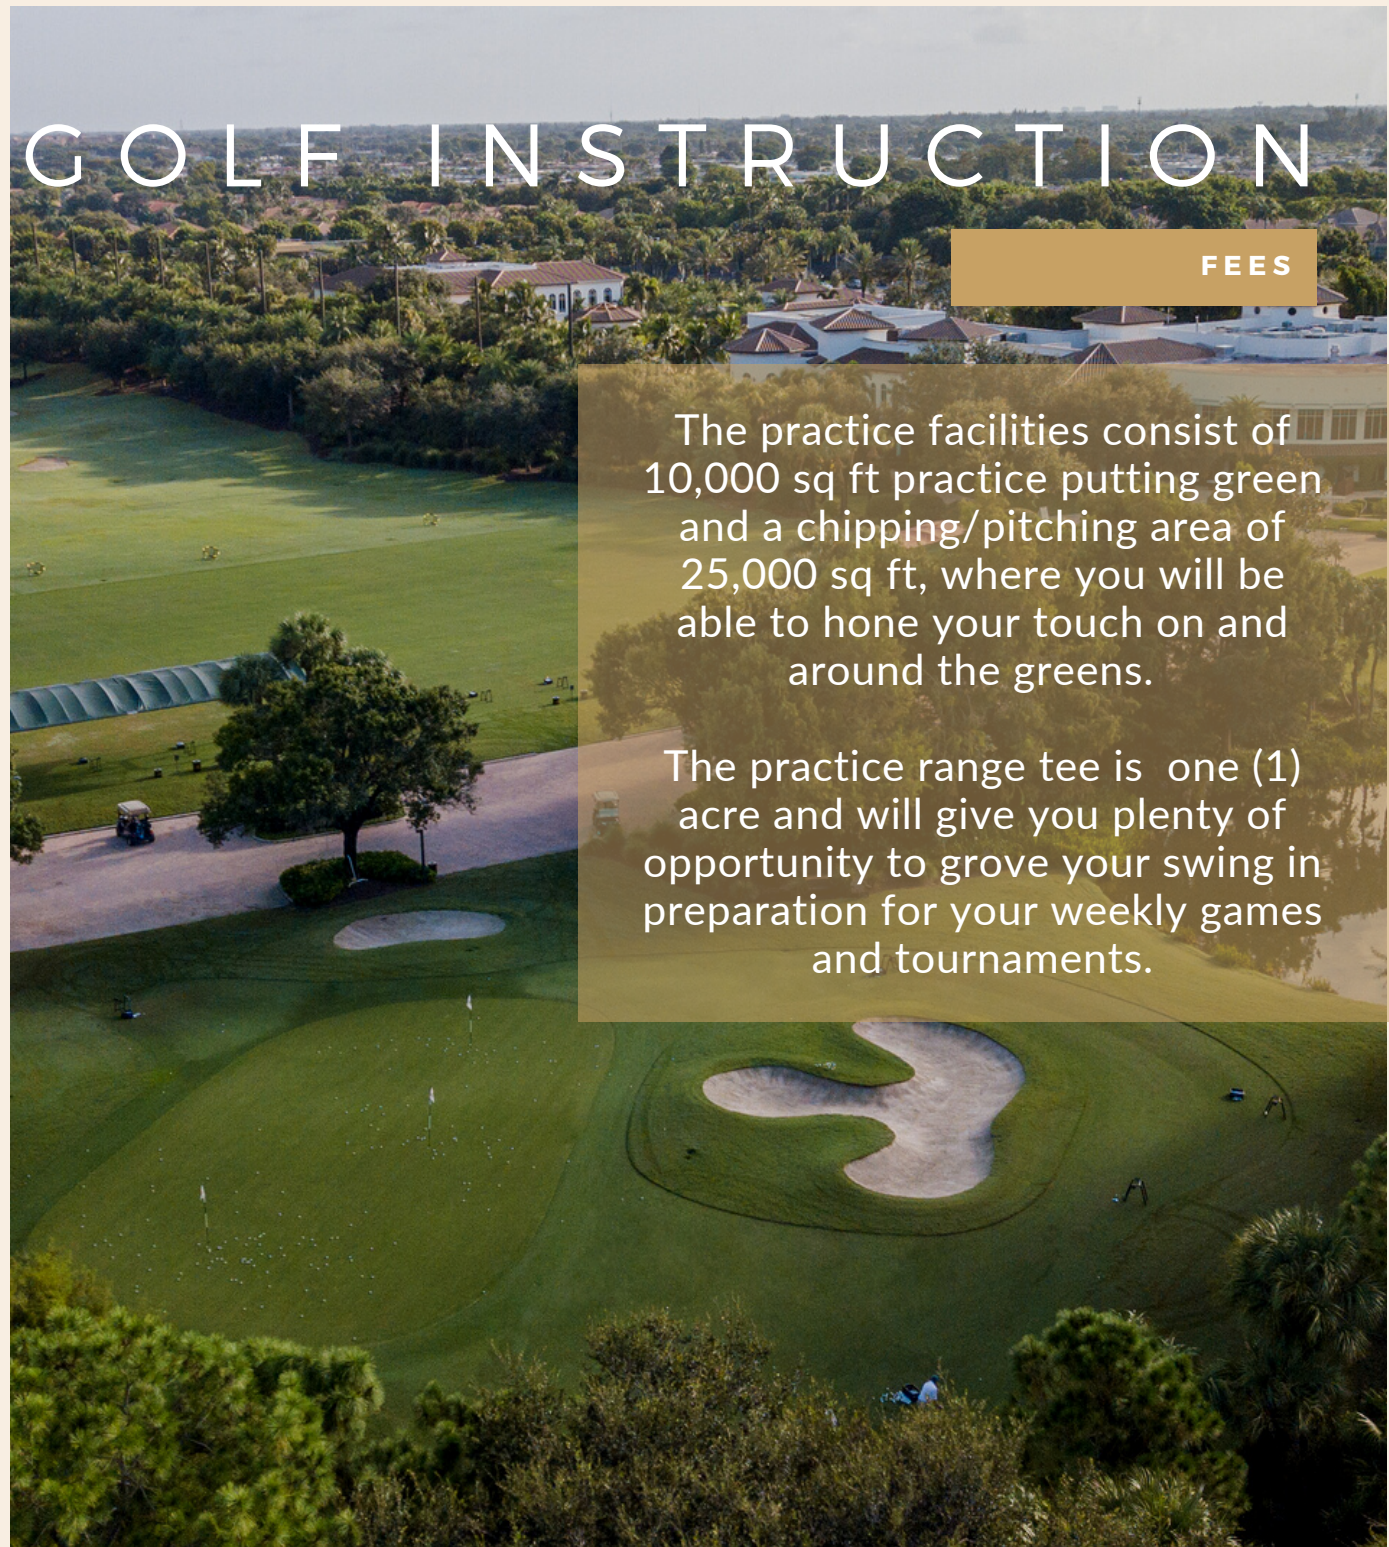

GOLF INSTRUCTION

FEES

Directors of Golf *Kevin Baldizar, PGA*

1 hour private lesson $100
1/2 hour private lesson $52

TEACHING PROFESSIONALS

Debbie Gordon, LPGA
Mike Limback, PGA

1 hour private lesson $100
1/2 hour private lesson $52

GOLF PROFESSIONALS

Josh LaPointe, PGA
Michael Finney PGA
Lexie Hayward PGA
Derron Peyton

1 hour private lesson $100
1/2 hour private lesson $52

The practice facilities consist of 10,000 sq ft practice putting green and a chipping/pitching area of 25,000 sq ft, where you will be able to hone your touch on and around the greens.

The practice range tee is one (1) acre and will give you plenty of opportunity to grove your swing in preparation for your weekly games and tournaments.